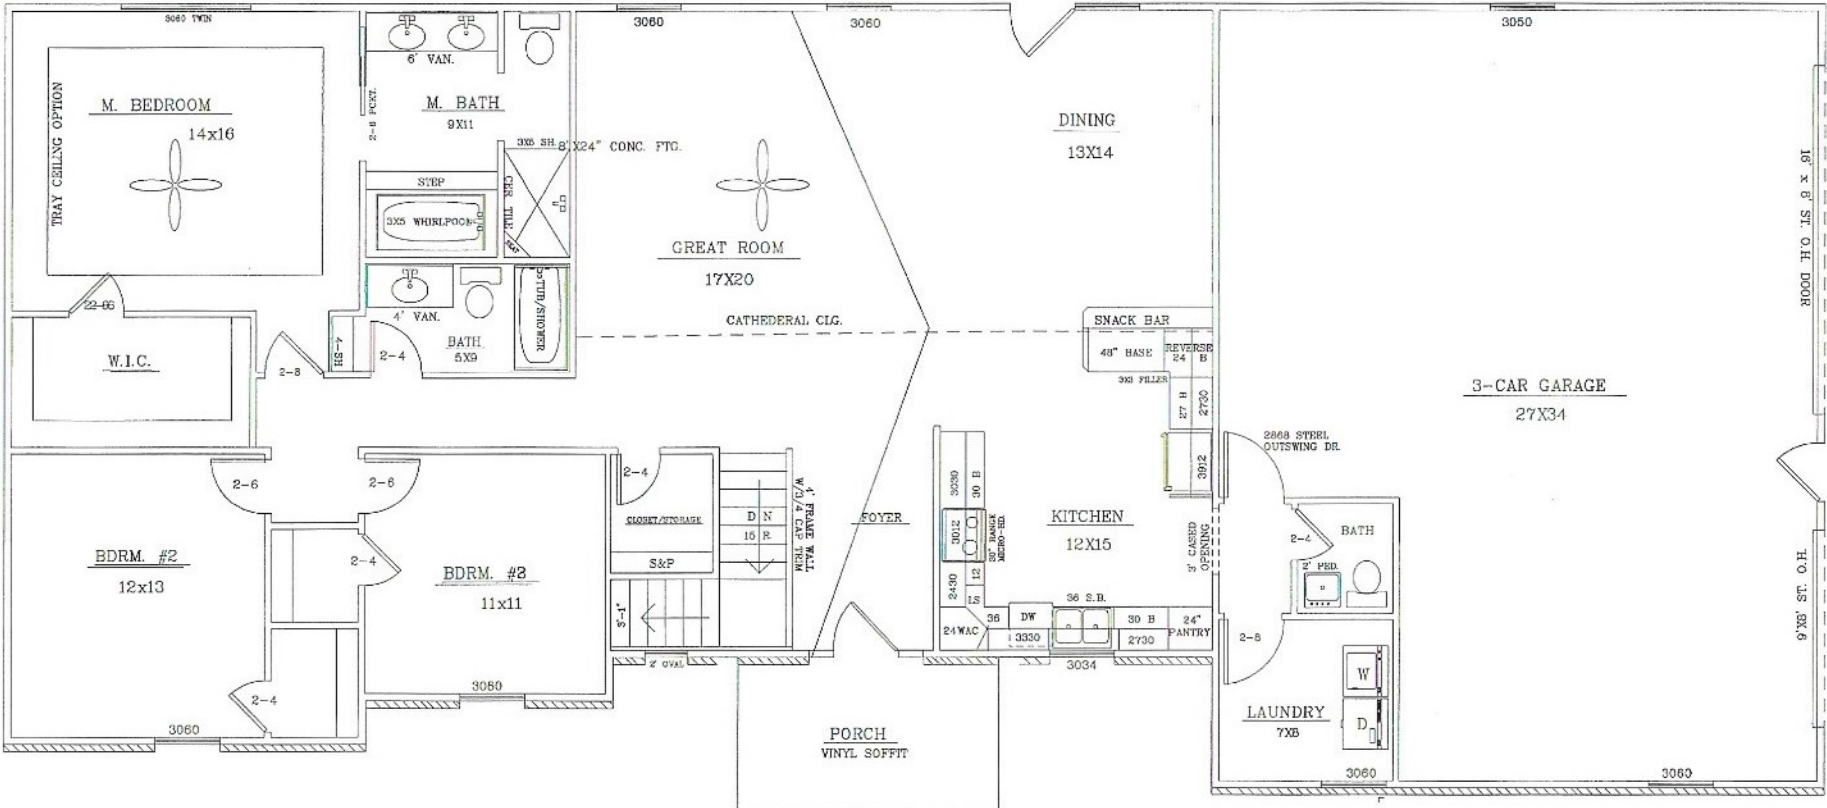

MYERS SELECT HOMES

THE "SOMMERS"
FLOOR PLAN-1880 SQ. FT.

16' x 8' ST. O.H. DOOR

9' X 13' ST. EX. 6